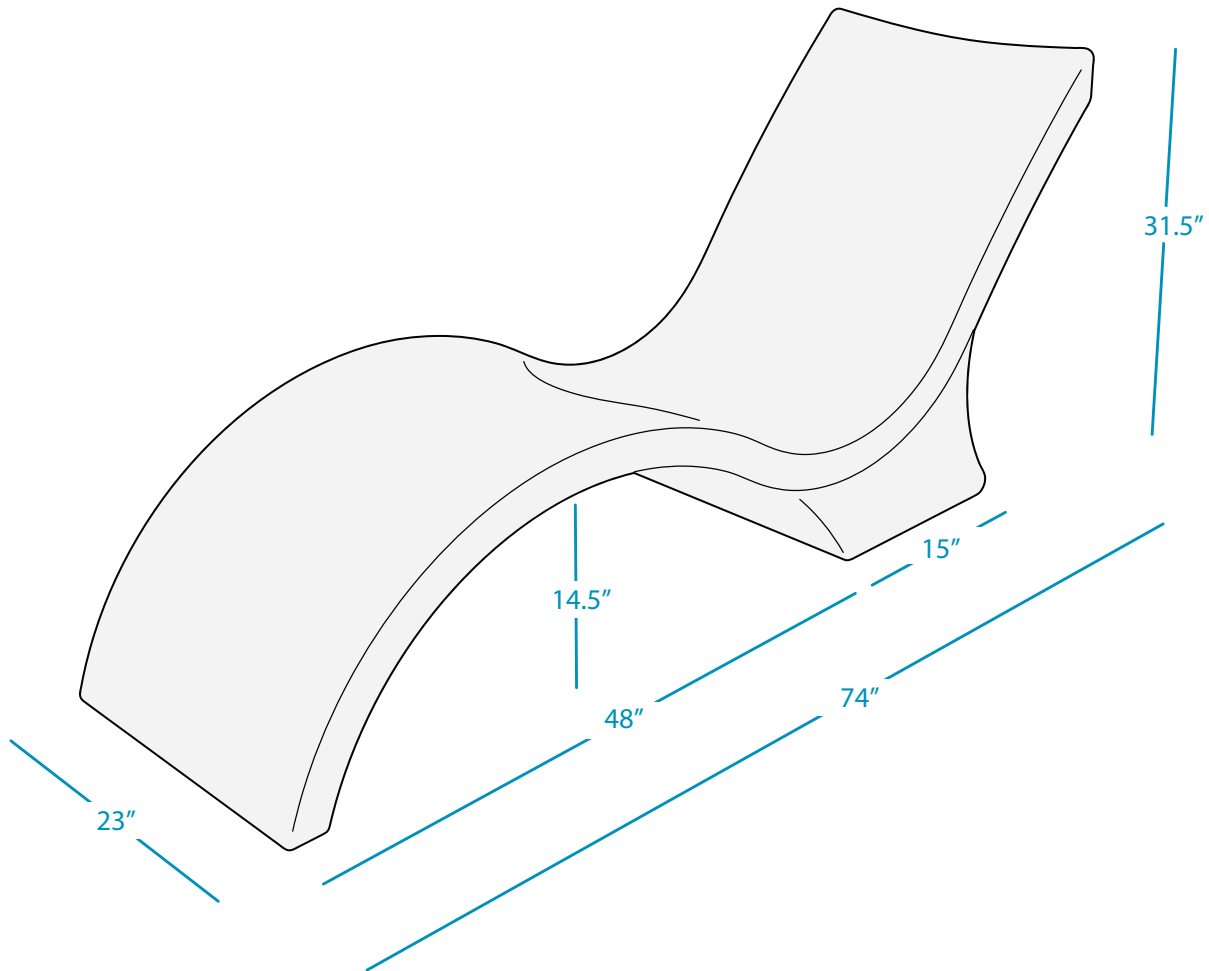

SIGNATURE

CHAISE DEEP

SPECIFICATIONS

DESIGNED FOR UP TO 15" OF WATER

WEIGHT EMPTY: 60 LBS | WEIGHT FULL: 270 LBS

FEATURES

- Designed for up to 15 inches of water
- Perfect for residential or commercial use
- Built to withstand the sun, weather, and chemicals of any pool or outdoor environment
- Compatible with all pool types, including vinyl
- Crafted of a high-quality, UV16 rated resin, color stabilized for up to 16,000 hours of direct sunlight
- Easy application via threaded plug system
- Contoured for comfort with a sleek, eye-catching design

AVAILABLE COLORS

SIGNATURE

CHAISE DEEP

LAYOUT SUGGESTIONS

Minimum tanning ledge length is dependent on water depth. See guidelines below.

DEPTH: 11" | LENGTH: 63"

DEPTH: 13" | LENGTH: 64"

DEPTH: 14" | LENGTH: 66"