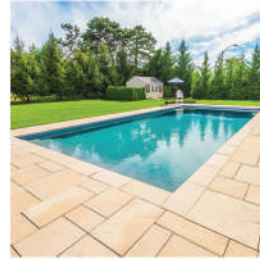

GUNITE

Upfront Installation Cost	○ ○ ○ ○	● ● ○ ○	● ● ● ○	● ● ● ●
Long Term Cost of Ownership	● ● ● ○	● ● ○ ○	● ○ ○ ○	● ● ● ●
Required Maintenance	● ● ○ ○	● ● ○ ○	● ○ ○ ○	● ● ● ○
Durability of Pool Structure	● ● ○ ○	● ● ● ○	● ● ● ○	● ● ● ●
Strength of Structural Warranty	● ● ○ ○	● ● ● ●	● ● ● ○	● ● ● ●
Variety of Interior Finish Choices / Colors	● ● ● ○	● ● ● ○	● ○ ○ ○	● ● ● ●
Smoothness of Pool Interior Finish	● ● ● ●	● ● ● ●	● ● ● ●	● ● ● ○
Salt Water Pool Compatability	● ● ○ ○	● ● ● ●	● ● ● ●	● ● ● ●
Ability to Customize Sizes & Shapes	● ● ○ ○	● ● ● ○	● ○ ○ ○	● ● ● ●
Ability to Customize Depth	● ● ● ●	● ● ● ●	● ○ ○ ○	● ● ● ●
Length of Installation Process	● ● ○ ○	● ● ○ ○	● ○ ○ ○	● ● ● ○
Compatible Features & Options	● ● ○ ○	● ● ● ○	● ● ○ ○	● ● ● ●
Seasonal World's Infloor Cleaning System Can Be Installed	Yes	Yes	No	Yes

Have Questions Or Want To Learn More?

To learn more about a Seasonal World inground pool tailored to your needs, contact Seasonal World today at 609.259.8330 to schedule your Free in Home Consultation with a Seasonal World Backyard Living Specialist.