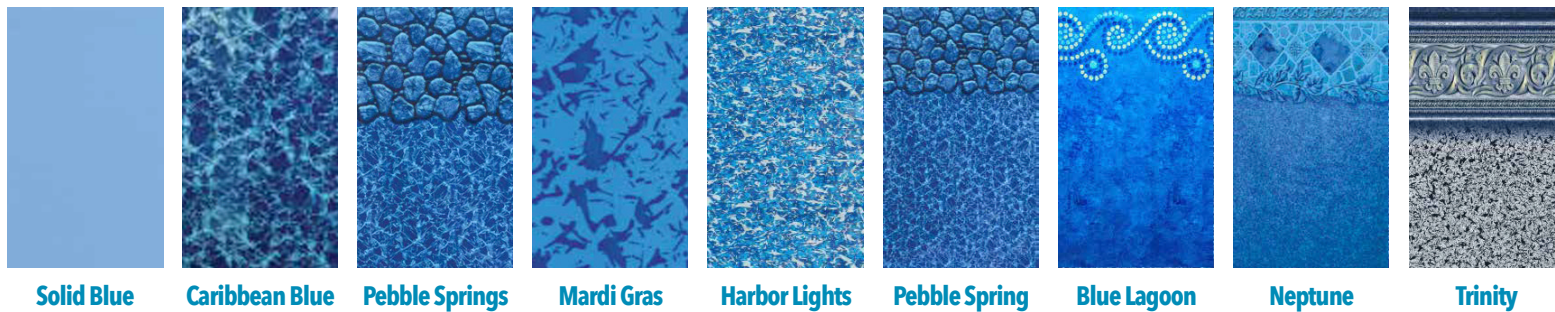

WHICH PATTERN IS RIGHT FOR YOU

OVERLAP™ LINER PATTERNS

EZ CLIP LINER PATTERNS

Solid Blue Caribbean Blue Pebble Springs Mardi Gras Harbor Lights Pebble Spring Blue Lagoon Neptune Trinity

Liners have a 100% Seam Warranty