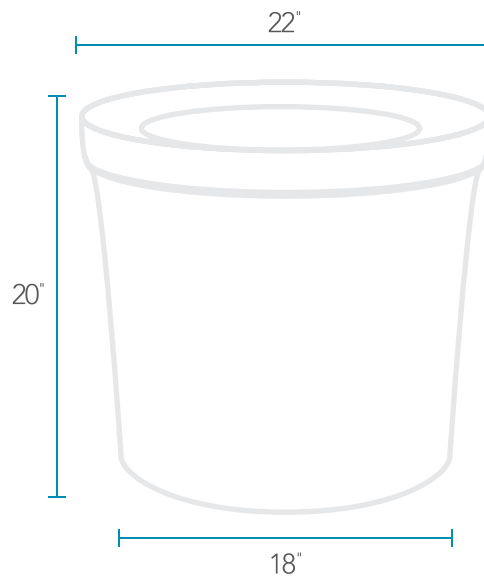

# ICE BIN SIDE TABLE SPECIFICATIONS

Our Ice Bin Side Table is designed for use in water from 0 to 10 inches deep.

When filled with ice, the Ice Bin holds up to 6 bottles or 12 cans.

TOP VIEW

SIDE VIEW

Weight Empty: 18 lbs.  
Weight Full: 175 lbs.