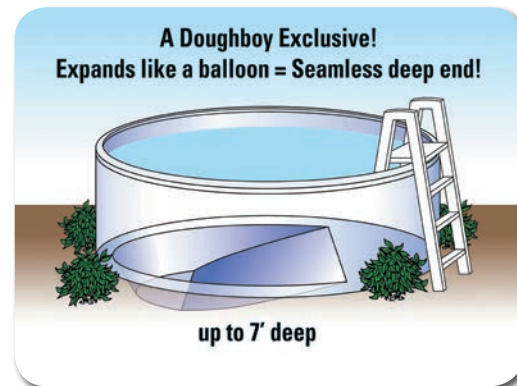

A Size For Any Backyard

An excellent assortment of pool sizes to perfectly match your backyard.

Round	Oval
12' • 16'	20' x 12' • 24' x 12'
18' • 21'	32' x 12' • 24' x 16'
24' • 28'	28' x 16' • 32' x 16'

Important: Doughboy policy requires all Doughboy pools be installed with a Doughboy liner to guarantee warranty. Misuse of your pool may result in crippling injury and/or other dangers to life and health. Do not dive or jump. Do not use slides, diving boards, or any other platform or object which can be used for improper pool entry. Use only an above-ground swimming pool ladder to enter or exit your pool. It is your responsibility to secure your pool against unauthorized, unsupervised or unintentional entry.

Change of Design: Doughboy Recreational expressly reserves the right to change or modify the design and construction of any product in due course of our manufacturing without incurring any obligation or liability to furnish or install such changes or modifications on products previously or subsequently sold.

Doughboy Recreational is in no way affiliated with any professional pool installer. If you have the pool installed by others, please supervise to be sure they comply with proper installation techniques as shown.

Visit our website at www.doughboypools.com

Doughboy Recreational • 315 N Sebastian • West Helena, AR 72390 • 866-DOUGHBOY