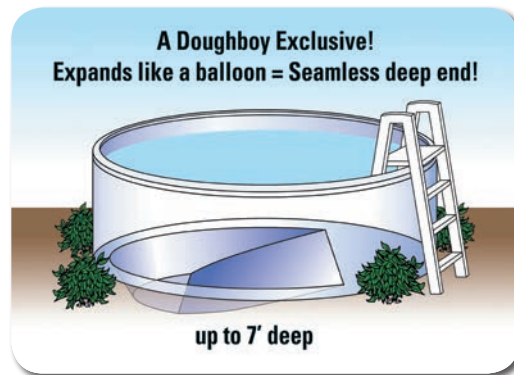

A Size For Any Backyard

An excellent assortment of pool sizes to perfectly match your backyard.

Round	Oval
12' • 16'	24' x 12' • 24' x 16'
18' • 21'	28' x 16' • 32' x 16'
24' • 28'	34' x 18' • 38' x 18'
32'	41' x 21'

Important: Doughboy policy requires all Doughboy pools be installed with a Doughboy liner to guarantee warranty. Misuse of your pool may result in crippling injury and/or other dangers to life and health. Do not dive or jump. Do not use slides, diving boards, or any other platform or object which can be used for improper pool entry. Use only an above-ground swimming pool ladder to enter or exit your pool. It is your responsibility to secure your pool against unauthorized, unsupervised or unintentional entry.

Change of Design: Doughboy Recreational expressly reserves the right to change or modify the design and construction of any product in due course of our manufacturing without incurring any obligation or liability to furnish or install such changes or modifications on products previously or subsequently sold.

Doughboy Recreational is in no way affiliated with any professional pool installer. If you have the pool installed by others, please supervise to be sure they comply with proper installation techniques as shown.

Visit our website at www.doughboypools.com

Doughboy Recreational • 315 N Sebastian • West Helena, AR 72390 • 866-DOUGHBOY