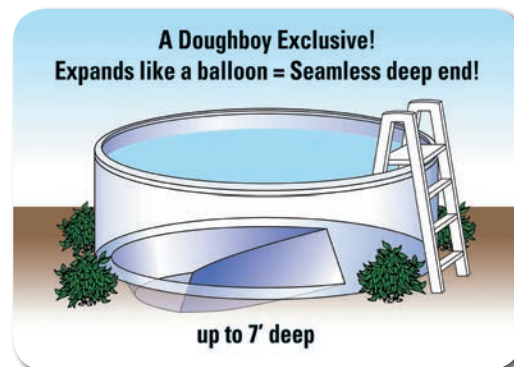

A Size For Any Backyard

An excellent assortment of pool sizes to perfectly match your backyard.

Round

12' • 16'
18' • 21'
24' • 28'

Oval

18' x 12' • 20' x 12' • 24' x 12'
28' x 12' • 24' x 16' • 28' x 16'
32' x 16' • 34' x 18 • 38' x 18'
41' x 21'

Important: Doughboy policy requires all Doughboy pools be installed with a Doughboy liner to guarantee warranty. Misuse of your pool may result in crippling injury and/or other dangers to life and health. Do not dive or jump. Do not use slides, diving boards, or any other platform or object which can be used for improper pool entry. Use only an above-ground swimming pool ladder to enter or exit your pool. It is your responsibility to secure your pool against unauthorized, unsupervised or unintentional entry.

Change of Design: Doughboy Recreational expressly reserves the right to change or modify the design and construction of any product in due course of our manufacturing without incurring any obligation or liability to furnish or install such changes or modifications on products previously or subsequently sold.

Doughboy Recreational is in no way affiliated with any professional pool installer. If you have the pool installed by others, please supervise to be sure they comply with proper installation techniques as shown.

Visit our website at www.doughboypools.com

Doughboy Recreational • 315 N Sebastian • West Helena, AR 72390 • 866-DOUGHBOY