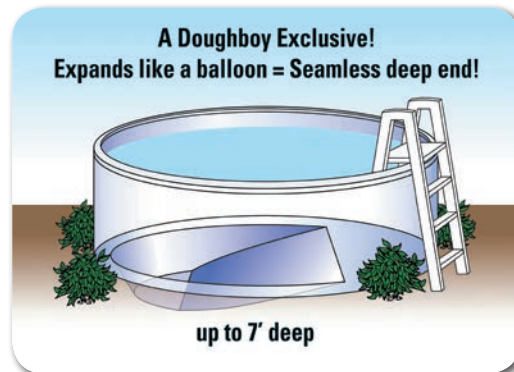

A Size For Any Backyard

An excellent assortment of pool sizes to perfectly match your backyard.

Round

12' • 16'
18' • 21'
24' • 28'
32'

Oval

18' x 12' • 20' x 12'
24' x 12' • 28' x 12'
32' x 12' • 24' x 16'
28' x 16' • 32' x 16'
34' x 18' • 38' x 18'
41' x 21'

By special order: 40' x 16' and 44' x 12'

Visit our website at www.doughboypools.com

Doughboy Recreational • 315 N Sebastian • West Helena, AR 72390 • 866-DOUGHBOY